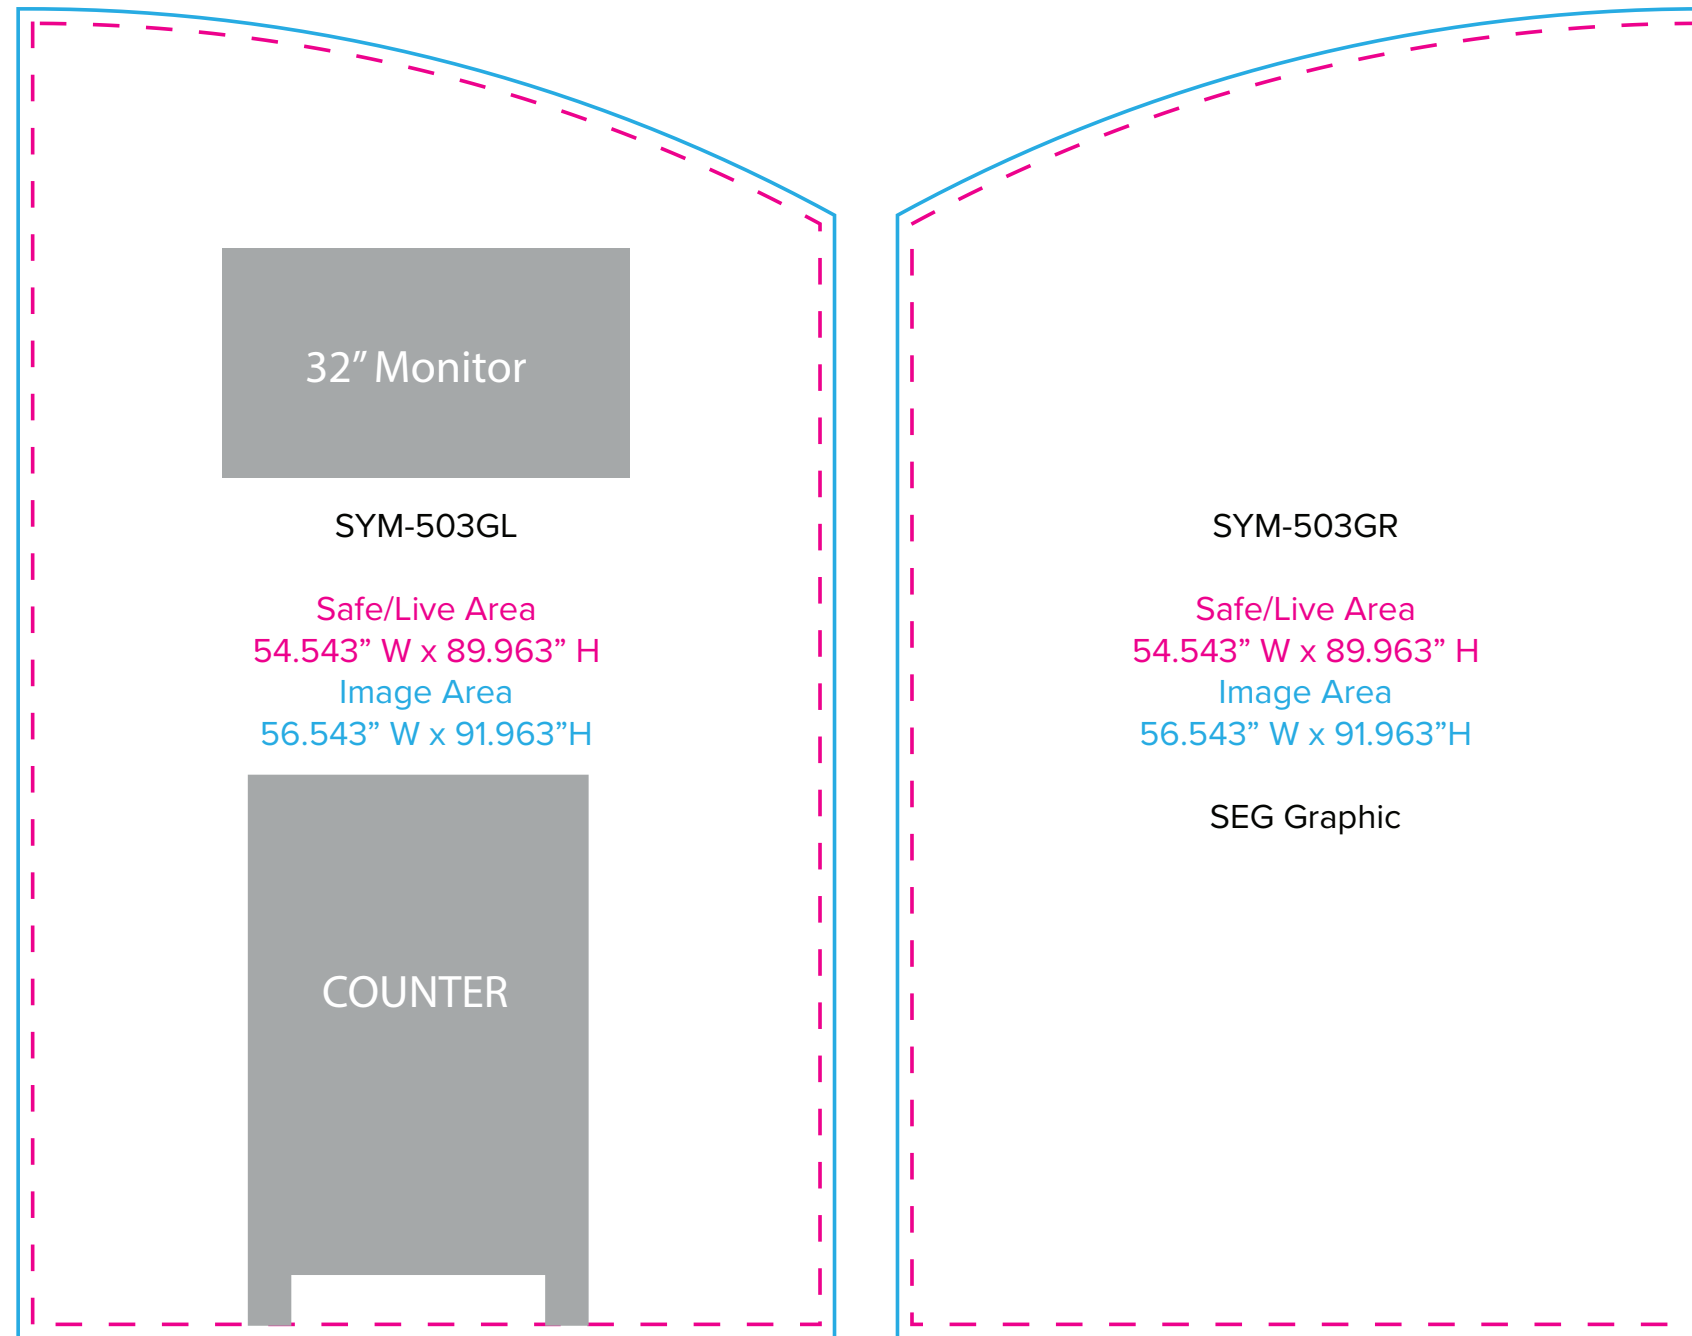

Graphic Template 20 x 20 Inline Exhibit Arched Backwall - SEG Graphic

NOTE: All Raster Art (jpg, tiff,psd, png, etc.) must be at least 100 dpi at print size.
Standard kits are often customized. Please check with Customer Service to ensure that this template matches your specific job.

Graphic Template
20 x 20 Inline Exhibit
Arched Backwalls - SEG Graphics

NOTE: All Raster Art (jpg, tiff,psd, png, etc.) must be at least 100 dpi at print size.
Standard kits are often customized. Please check with Customer Service to ensure that this template matches your specific job.

Graphic Template
20 x 20 Inline Exhibit
Counter

NOTE: All Raster Art (jpg, tiff,psd, png, etc.) must be at least 100 dpi at print size.
Standard kits are often customized. Please check with Customer Service to ensure that this template matches your specific job.

Graphic Template 20 x 20 Inline Exhibit Backlit Counter - Double Sided

NOTE: All Raster Art (jpg, tiff,psd, png, etc.) must be at least 100 dpi at print size.
Standard kits are often customized. Please check with Customer Service to ensure that this template matches your specific job.