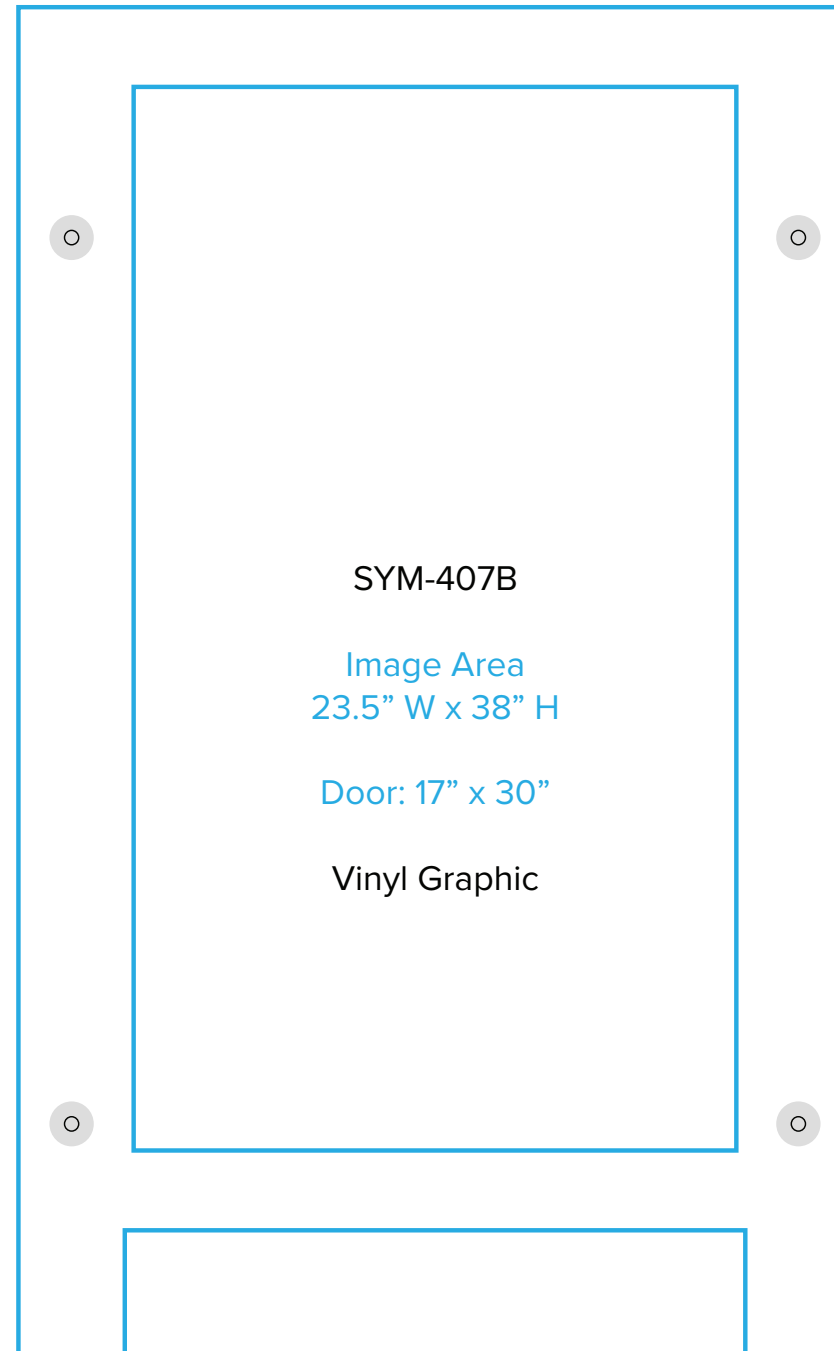

Graphic Template 20 x 20 Inline Exhibit Arched Backwall - SEG Graphic

NOTE: All Raster Art (jpg, tiff,psd, png, etc.) must be at least 100 dpi at print size.
Standard kits are often customized. Please check with Customer Service to ensure that this template matches your specific job.

Graphic Template
20 x 20 Inline Exhibit
Arched Backwalls - SEG Graphics

NOTE: All Raster Art (jpg, tiff,psd, png, etc.) must be at least 100 dpi at print size.
Standard kits are often customized. Please check with Customer Service to ensure that this template matches your specific job.

Graphic Template
20 x 20 Inline Exhibit
Counter

NOTE: All Raster Art (jpg, tiff,psd, png, etc.) must be at least 100 dpi at print size.
Standard kits are often customized. Please check with Customer Service to ensure that this template matches your specific job.

Graphic Template 20 x 20 Inline Exhibit Backlit Counter - Double Sided

NOTE: All Raster Art (jpg, tiff,psd, png, etc.) must be at least 100 dpi at print size.
Standard kits are often customized. Please check with Customer Service to ensure that this template matches your specific job.