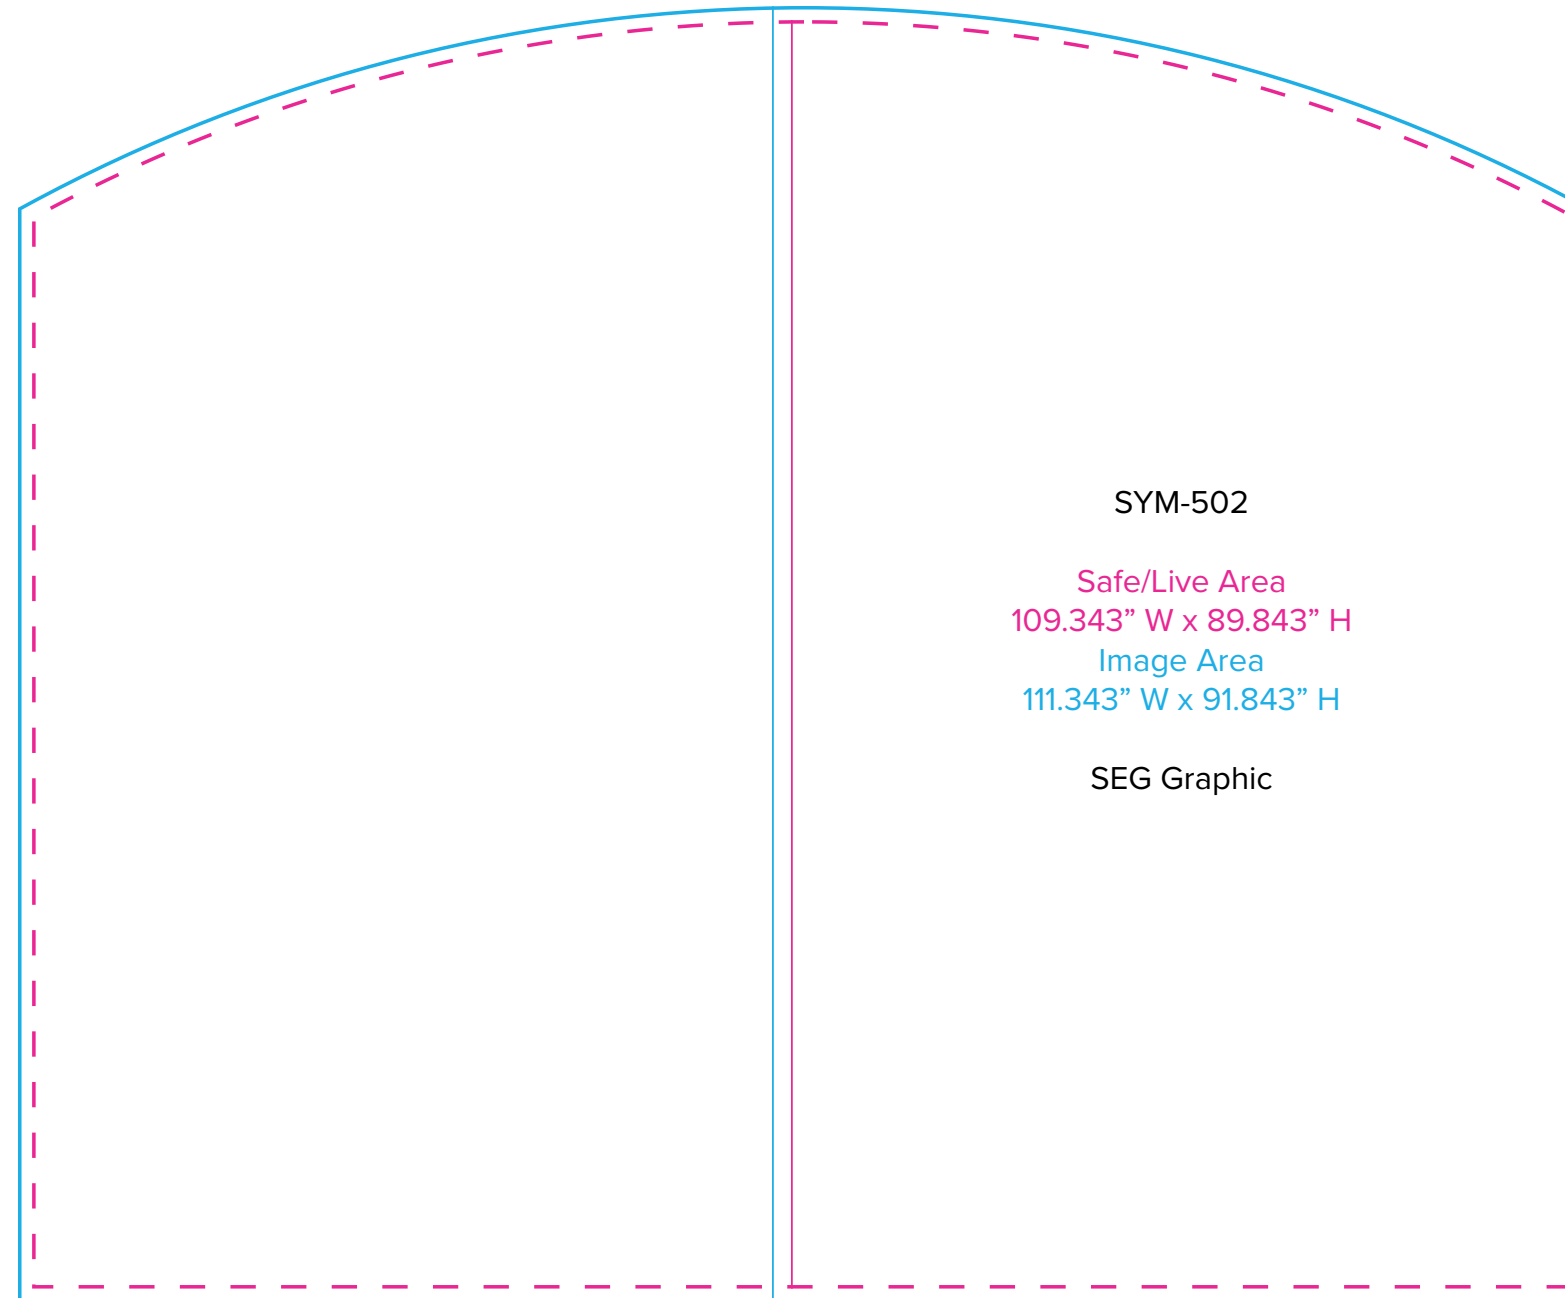

Graphic Template 20 x 20 Inline Exhibit Arched Backwall - SEG Graphic

NOTE: All Raster Art (jpg, tiff,psd, png, etc.) must be at least 100 dpi at print size.
Standard kits are often customized. Please check with Customer Service to ensure that this template matches your specific job.

Graphic Template
20 x 20 Inline Exhibit
Arched Backwalls - SEG Graphics

NOTE: All Raster Art (jpg, tiff,psd, png, etc.) must be at least 100 dpi at print size.
Standard kits are often customized. Please check with Customer Service to ensure that this template matches your specific job.

Graphic Template
20 x 20 Inline Exhibit
Counter

NOTE: All Raster Art (jpg, tiff,psd, png, etc.) must be at least 100 dpi at print size.
Standard kits are often customized. Please check with Customer Service to ensure that this template matches your specific job.

Graphic Template 20 x 20 Inline Exhibit Backlit Counter - Double Sided

NOTE: All Raster Art (jpg, tiff,psd, png, etc.) must be at least 100 dpi at print size.
Standard kits are often customized. Please check with Customer Service to ensure that this template matches your specific job.